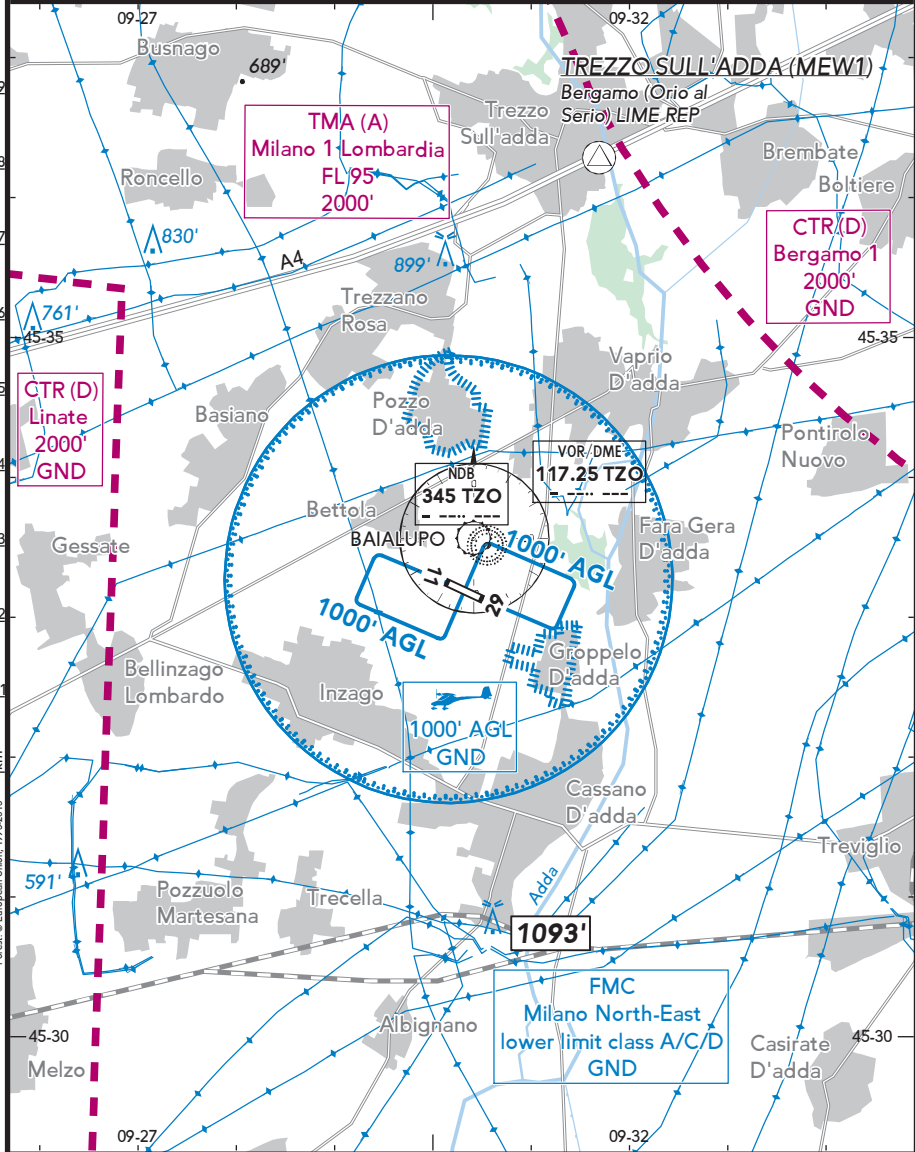

BAIALUPO

08 FEB 19 (19-1)

BRIEFING STRIP™

VAR 3+E

LOCATION Elev 480' /146m N45 33.2 E009 30.3	FIS MILANO INFORMATION 124.925
AIRSPACE MILANO RADAR 126.300 ^{(1) (2)} 126.750 ^{(1) (2)} 133.180 ⁽²⁾ 134.175 ⁽²⁾	FMC MONITOR 126.300 ⁽³⁾ SQUAWK 4611 ⁽³⁾
RADIO BAIALUPO RADIO 129.180 (it, en)	
(1) Bergamo CTR (2) Linate CTR (3) Milano North-East FMC Area	

km

SCALE 1:100000

NM