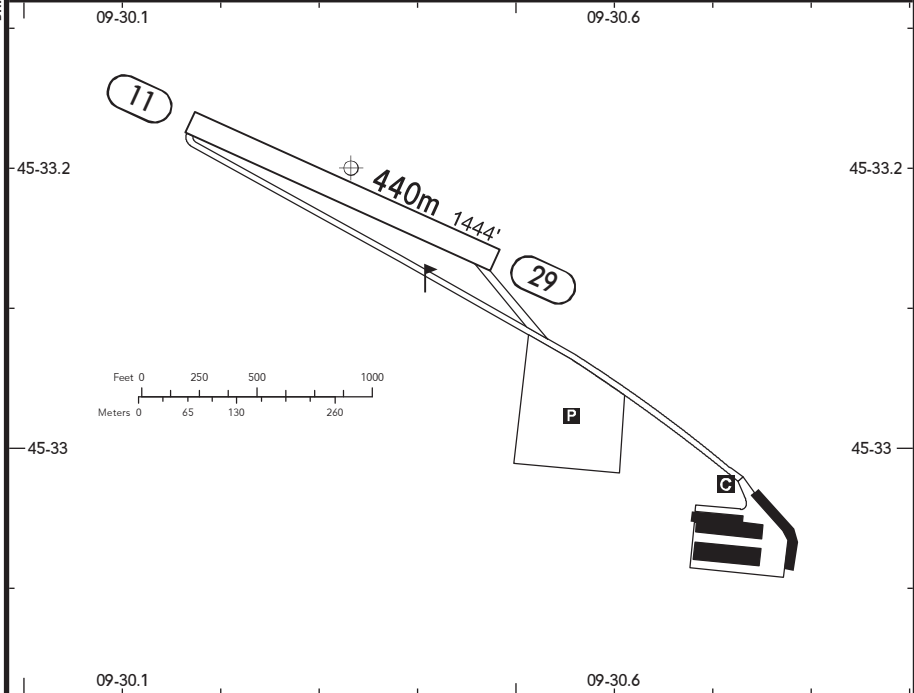

BAIALUPO

08 FEB 19 **19-2**

BRIEFING STRIP™

LOCATION Elev 480' /146m N45 33.2 E009 30.3	RADIO BAIALUPO RADIO 129.180 (it, en)	ADMITTED AIRCRAFT
--	---	-----------------------

SCALE 1:10000

RWY No	Dimension (m) - Surface	TORA (m)	LDA (m)	Strength	Lights
11 29	440 x 30 Grass	440	440		---

NOTE: Refer to Milano (LIML) Area Information.